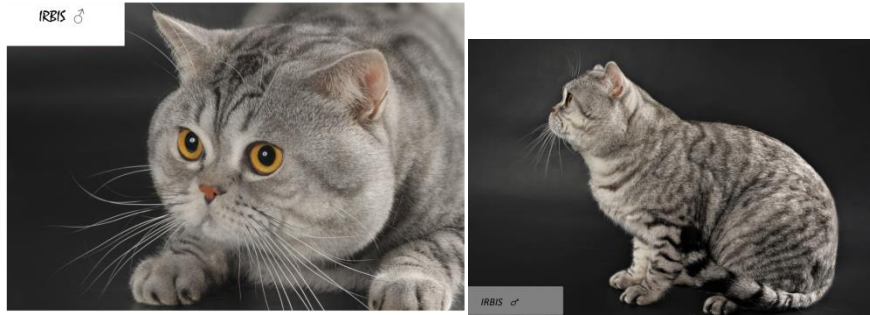

Irbis Annet Angel ♂

Black silver tabby spotted SFS 71 ns 24

Odry ♀

Black Silver Tabby Spotted

CH.Fidel Silver Sharm ♂

Black Silver tabby blotched BRI 71ns 22

INT.CH.Barselon Silver Sharm ♂BRIns22
CH. Cleopatra Silver Sharm ♀SFSns22